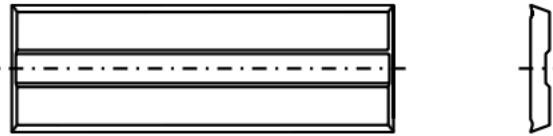

For KWO/Versofix system*

L
mm

W
mm

T
mm

T03SMG
TiN-coated

T10MG
TiN-coated

20.0

5.5